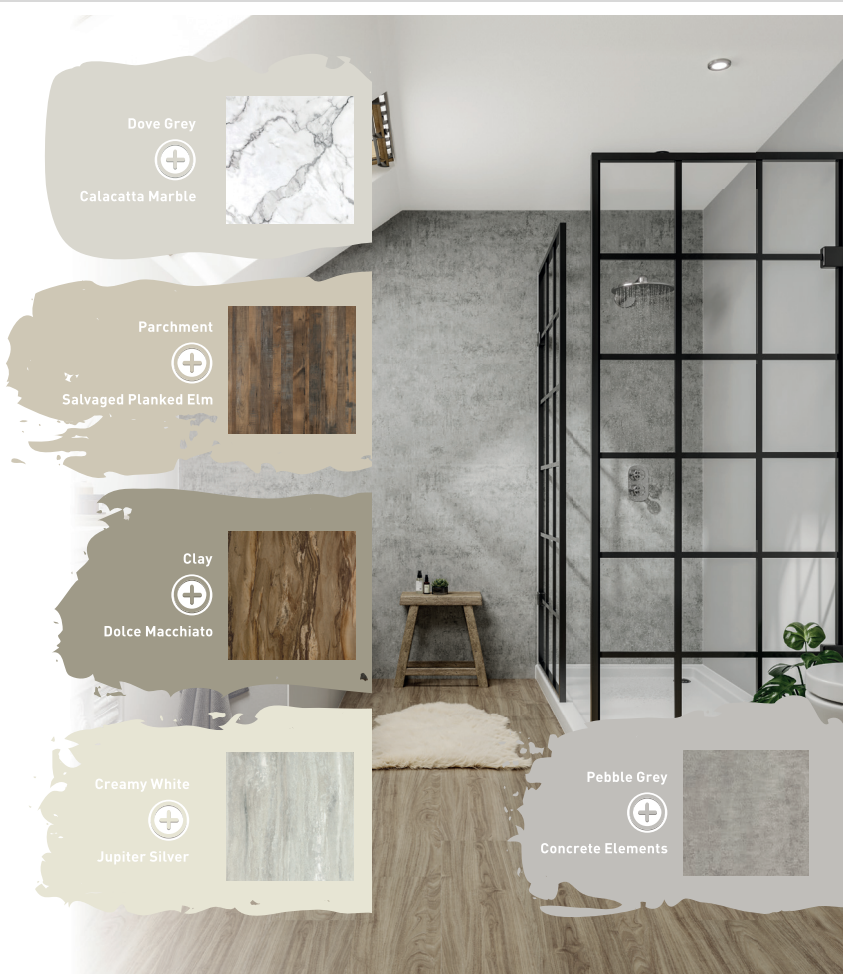

The *Neutrals* Collection

Created to pair perfectly with some of the bolder panels from Multipanel's other plywood collections (Linda Barker, Classic & Heritage), the new Neutrals Collection allows for greater flexibility in full room design by allowing panels to be mixed and matched like never before. Feature walls can be created using best sellers such as Calacatta Marble (Linda Barker Collection) and paired with Dove Grey (Neutrals Collection) for a complete wall panel installation. These 5 new decors have a stunning eggshell finish and are available with Multipanel's unique tongue and groove installation system, Hydrolock, for a fast, join free finish.

How to *style* the *Neutrals* Collection

Pair bold, feature wall panels from our Linda Barker, Heritage and Classic Collections with the subtle tones from the Neutrals Collection to create a bathroom design that is uniquely yours.

We've selected our favourite pairings to help you get started.

The Neutrals Collection

FSC accredited

The Neutrals Collection

Description	Price
Neutrals Unlipped 2400 x 1200mm	£260.00
Neutrals Unlipped 2400 x 900mm	£260.00
Neutrals Unlipped 2400 x 598mm	£130.00
Neutrals Hydrolock 2400 x 1200mm	£281.00
Neutrals Hydrolock 2400 x 900mm	£281.00
Neutrals Hydrolock 2400 x 598mm	£153.00

Extrusions

Description	Mill Finish	Bright Silver	Satin Silver	White/Black
	Price	Price	Price	Price
Internal Corner (Type A)	-	£49.00	£25.00	£27.00
External Corner (Type B)	-	£52.00	£28.00	£30.00
Flush Corner (Type 100)	-	£65.00	£36.00	£38.00
End Cap (L-Shaped) (Type C)	-	£46.00	£16.00	£18.00
Continuous 'H' Joint (Mid-Joint) (Type D)	-	£42.00	£20.00	£22.00
Quadrant End Cap (Type E)	-	£54.00	£20.00	£24.00
Last Corner Profile (Type Y)	-	£49.00	£25.00	£27.00
Base Profile (Type X)	-	-	-	-
Invisible Corner (Type 101)	£30.00	-	-	-

1. **Features:**
2. All profiles 2450mm