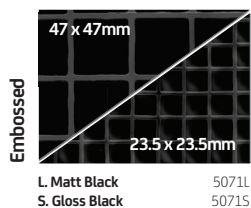

Extrusions

Description	Price	Mill Finish	Bright Silver	Satin Silver	White/Black
		Price	Price	Price	Price
Internal Corner (Type A)	-	£49.00	£25.00	£27.00	
External Corner (Type B)	-	£52.00	£28.00	£30.00	
Flush Corner (Type 100)	-	£65.00	£36.00	£38.00	
End Cap (I-Shaped) (Type C)	-	£46.00	£16.00	£18.00	
Continuous 'H' Joint (Mid-Joint) (Type D)	-	£42.00	£20.00	£22.00	
Quadrant End Cap (Type E)	-	£54.00	£20.00	£24.00	
Last Corner Profile (Type Y)	-	£49.00	£25.00	£27.00	
Base Profile (Type X)	-	-	-	-	
Invisible Corner (Type 101)	£30.00	-	-	-	

Features:

- All profiles 2450mm

XXL Charcoal Stone Embossed, Tile Collection

Tile Collection

- The look of tiles but with no grout
- Easier to clean and keep looking like new for years
- Can be installed over existing tiles
- New on-trend large format (XXL) tiles available

- 3mm compact grade laminate
- Panel size - 2440 x 1220 x 3mm

All Colours, 3mm thick compact grade laminate

Description	Price
All Colours 2440 x 1220 x 3mm	£214.00

Brick Tile panels comes in two orientations Horizontal and Vertical. Used as a bathroom wall panel or a kitchen splashback, your bricks will lie in the correct direction.

Make sure to order the correct orientation for your purpose, vertical for Bathroom and shower walls, horizontal for kitchen splashbacks.

Aluminium Extrusions (price per 2450mm length)	Bright Silver	Satin Silver	White / Black / Grey
	Price	Price	Price
Type F - End Cap (L Shaped)	£34.00	£27.00	£27.00
Type G - Continuous 'H' Joint	£42.00	£21.00	£26.00
Type H - External Corner	£49.00	£27.00	£29.00
Type J - Internal Corner	£42.00	£23.00	£27.00
Type Z - Last corner	£42.00	£23.00	£27.00