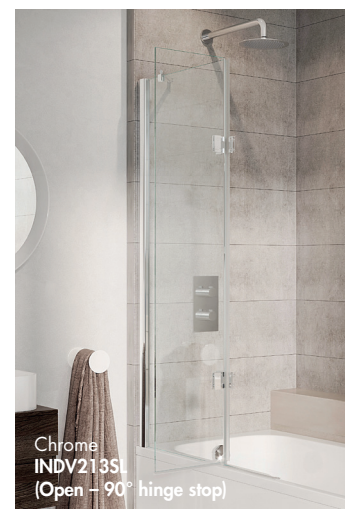

Chrome
INDV213SL
(Open – 90° hinge stop)