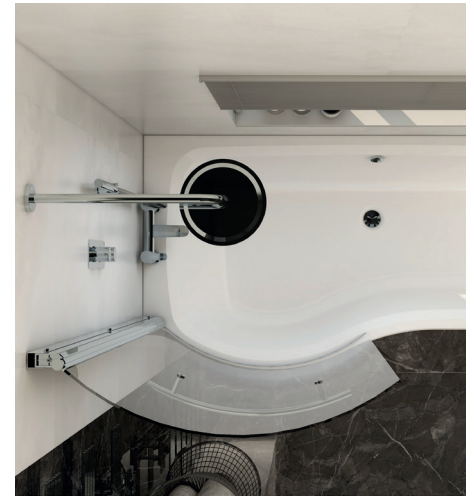

Rushmere

Guarantees

25 Years
on Instinct Cast + Instinct Premiercast Baths

Rushmere Instinct Cast + Instinct Premiercast Shower Baths

- Finish – White
- Tapholes – Can be drilled
- Waste – Not included
- Overflow – Hole (Bath waste / filler can be fitted)
- Feet – Adjustable
- Panels – Instinct Cast panels can be cut down if a lower height is required
- Bath Screen – INSRU030 (Chrome), INSRU031 (Matt Black) + INSRU032 (Brushed Brass)
- Please see page 157 for Rushmere bath panel and universal end panels.

185 Litres   **195** Litres

- INSRU009
- INSRU011
- INSRU025
- INSRU023
- INSRU010
- INSRU012
- INSRU026
- INSRU024