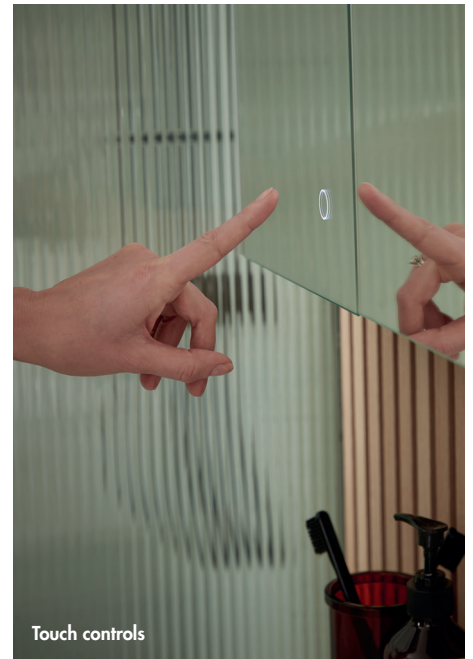

Integrated charging socket

Touch controls

Give your bathroom a modern edge and save space at the same time with our stylish Hanlith illuminated recessible cabinets. Scan to view the range

Hanlith Aluminium Cabinet

Shelves – Two smoked glass shelves (Adjustable)

Doors – double sided mirror doors with demister pad and soft close. Single door cabinet left hand hinged

Lighting – LED lighting

Mounting – Surface or recessed installation (Mirrored sides for surface mount version)

Dimensions –

650(h) x 500(w) x 130(d) mm (INST06049)

650(h) x 600(w) x 130(d) mm (INST06050)

650(h) x 800(w) x 130(d) mm (INST06051)

INST06049	Single Door	£500.00
INST06050	Double Door	£610.00
INST06051	Double Door	£720.00