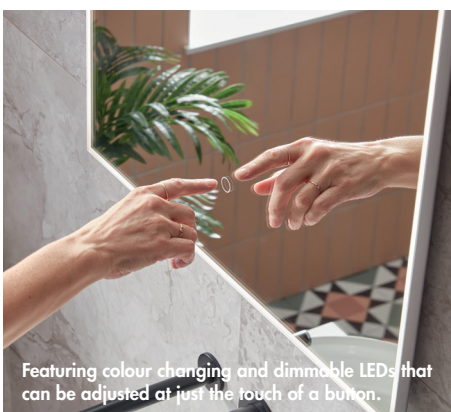

## Guarantees

5 Year  
on Cabinets + Mirrors2 Years  
on Electrical Components

new

INST050132

Designed to perfectly match any bathroom scheme, the slim perimeter lighting of the Milos mirror collection creates a super sleek look and feel. Featuring colour changing and dimmable LEDs that can be adjusted at the touch of a button. Scan to view the range