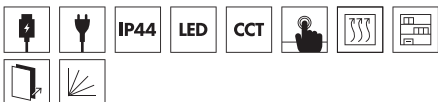

Andros Aluminium Cabinet

Finish – Aluminium

Shelves – Four smoked glass internal shelves (Adjustable)

Doors – Double sided mirror doors with heated demister pad

Lighting – LED perimeter lighting with CCT (Colour Changing Technology) control

Charging – Centre column electronic box allowing for charging points for both shaver sockets and USB charging devices

Controls – Innovative touch bar at the base of the cabinet, that with a double tap activates the CCT to change from warm to cool lighting

Mounting – Surface or recessed installation

Dimensions –

700(h) x 500(w) x 113(d) mm (INST06061)

700(h) x 600(w) x 113(d) mm (INST06062)

700(h) x 800(w) x 113(d) mm (INST06063)