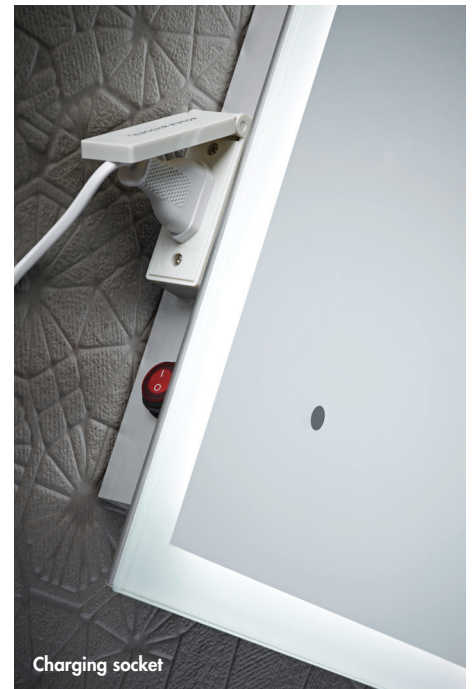

Charging socket