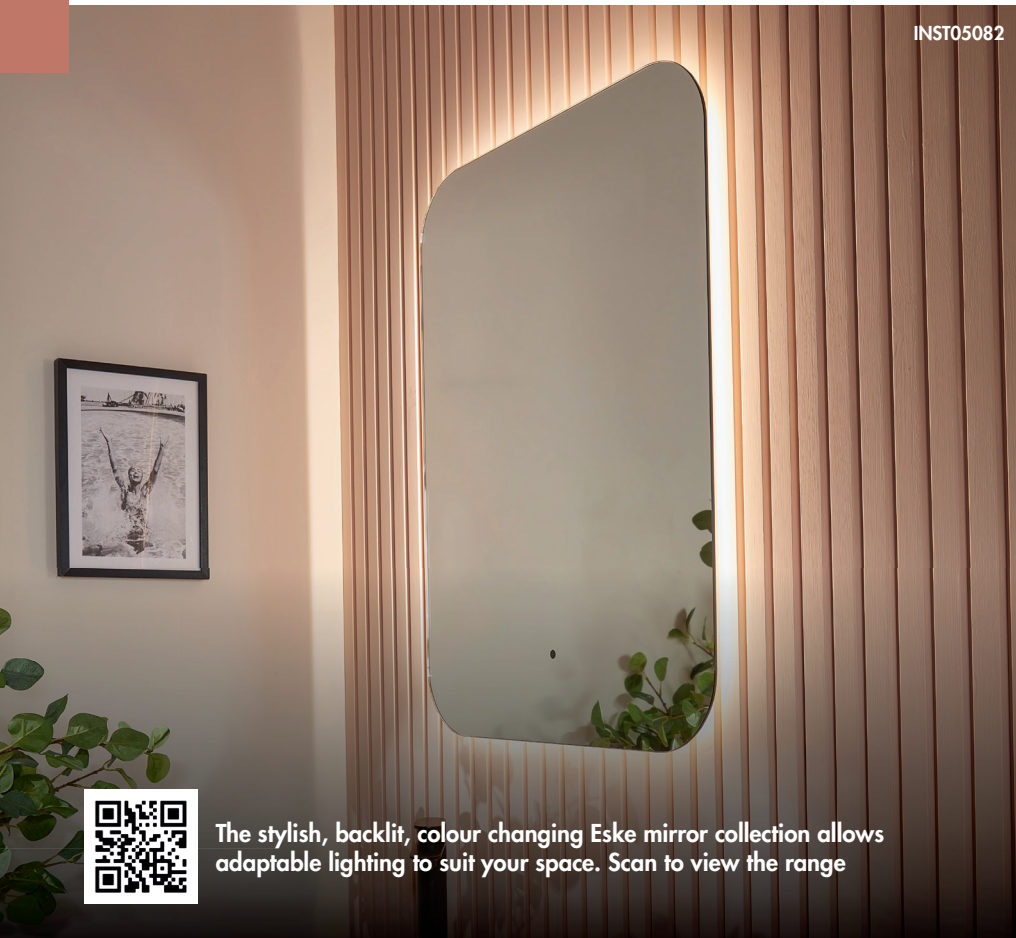

INST05092

INST05062

INST05062 Circular £376.00

**new** INST05092 Rectangular £472.00

## Eske / Copse

INST05082

The stylish, backlit, colour changing Eske mirror collection allows adaptable lighting to suit your space. Scan to view the range