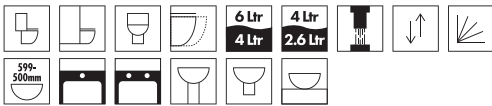

Kiso Round Sanitaryware Range

Standard Height Short Projection Open Back Close Coupled WC Suite

Standard Height Short Projection Back To Wall Pan

560mm Basin (Full Pedestal)

560mm Basin (Semi Pedestal)

560mm Semi Recessed Basin

500mm Basin (Full Pedestal)