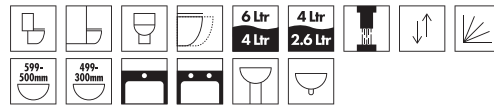

Kiso Square Sanitaryware Range

Standard Height Short Projection Open Back Close Coupled WC Suite

Standard Height Short Projection Back To Wall Pan

530mm Basin (Full Pedestal)

450mm Handrinse Cloakroom Basin (Full Pedestal)