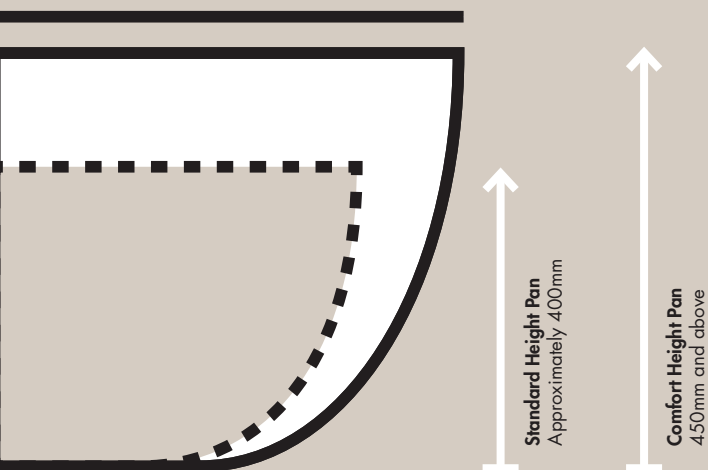

Toilet Seats
Page 116

Furniture

Soft Close Drawers
Soft close drawers used for a smooth, quiet closing action.

Pillar Cistern Units

Touch Controls
Multi function touch control with on/off functionality.

Baths

Water Capacity
Total number of Litres the bath can hold safely.

Comfort Height Pan. Short Projection Pan. What's the difference?

Comfort Height Pans

Comfort height pans are designed to ensure that the bowl and seat height is such that they make for comfortable use. Typically comfort height pans are 450mm and above (standard height pans are approximately 400mm in height) and can be particularly useful for the elderly and people with mobility issues.

Short Projection Pans

A short projection pan means that it has a shorter depth than standard, and therefore does not protrude as far, taking up less floor space. Typical short projection pans are 620mm* and below (standard projection pans are typically above 620mm). A short projection pan is ideal for a small bathroom or cloakroom suite.