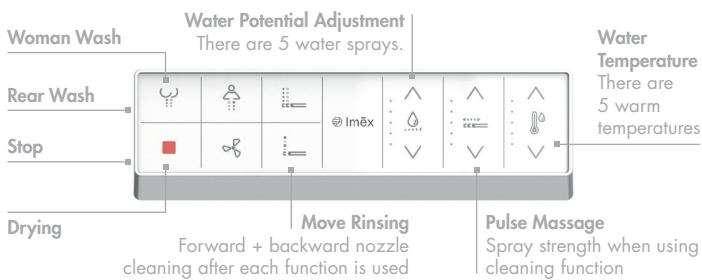

Intelligent Toilet Control

Remote Control

Simple and clean design with functional operation at a glance. Modern and ergonomic design make the controller more comfortable to use + operate.

One rotary knob control, easy operation

Side rotary knob control design integrates all smart functions on a minimalist knob. By rotating and pressing, it can easily achieve rear wash, woman wash and drying, as well as regulating, the position and flow of the shower spray, water temperature.