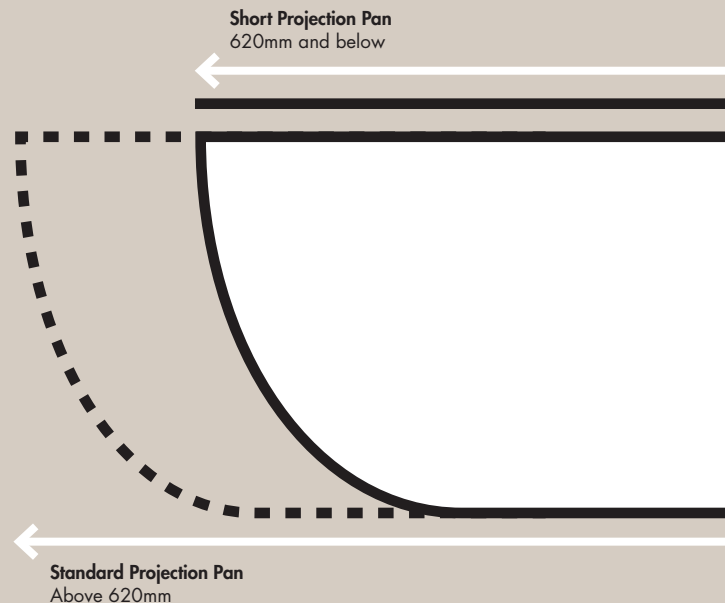

Short Projection Pans

A short projection pan means that it has a shorter depth than standard, and therefore does not protrude as far, taking up less floor space. Typical short projection pans are 620mm* and below (standard projection pans are typically above 620mm). A short projection pan is ideal for a small bathroom or cloakroom suite.

*620mm is relevant to Close Coupled suites. Below 500mm is considered short projection for Back to Wall and Wall Hung Pans.