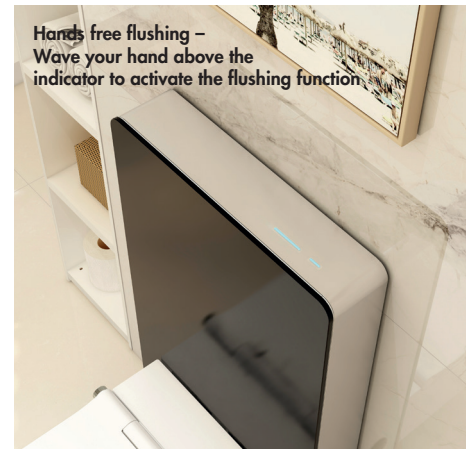

Black Glass
INSSM002PB

White Glass
INSSM002PW

Touch Smart – Dual Push Button Glass Wall Hung Cistern Frame

Cistern – Dual flush pneumatic cistern included
 Design – Aluminium side and top panels for durability
 Installation – Removable two-piece front glass panels, for easy installation
 Safety – Safe design with tempered glass, anti-explosion, shatter proof membrane
 Frame – Internal, wall hung frame incorporating a cistern with high strength and anti-aging performance
 Maintenance – Easy access servicing
 Dimensions – 1004(h) x 483(w) x 108(d) mm

INSSM002PB	Black Glass	£698.00
INSSM002PW	White Glass	£731.00

WC Pillar Cistern Units

Senso Smart Cistern Frame with Ecstasy Rimless Wall Hung Smart Pan + Seat

Touch Smart Cistern Frame with Ecstasy Rimless Wall Hung Smart Pan + Seat

Hands free flushing – Wave your hand above the indicator to activate the flushing function

Black Glass
INSSM002WB

White Glass
INSSM002WW

Senso Smart – Touch Free Glass Wall Hung Cistern Frame

Contactless Controls – Dual flush, hands-free sensor switch (Manual override button)

Power Source – Battery operated, no power supply required

Cistern – Dual flush pneumatic cistern included

Design – Aluminium side and top panels for durability

Installation – Removable two-piece front glass panels, for easy installation